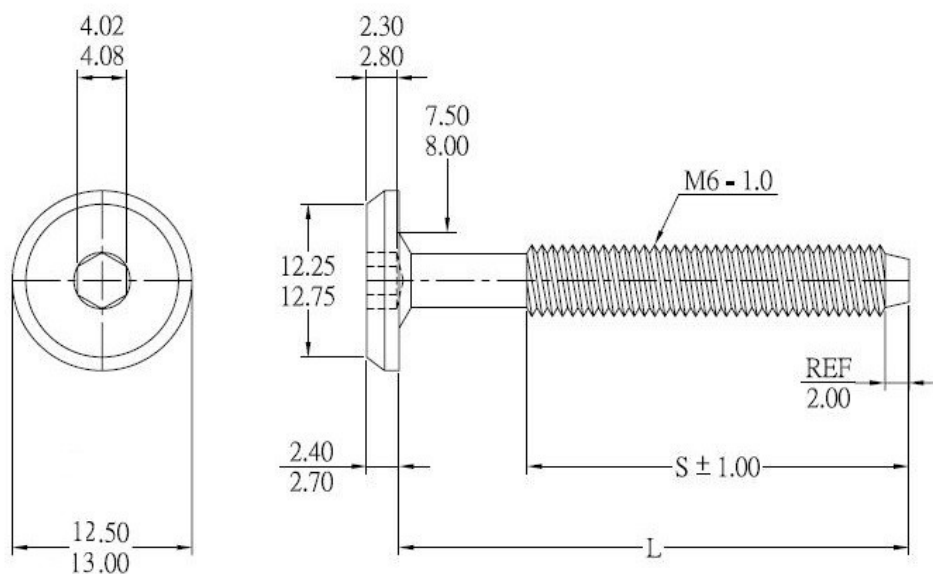

PRODUCT SHEET

Description:

Thirteen Screw, M6x14mm, Black Oxide, Conical

Item number:

12.01.723-0

| Units | Box | Carton | HS Code | Barcode |
|-------|-----|--------|------------|--|
| Pcs. | | 4000 | 7318155898 |  |
| | | | | 5704866020640 |

| | |
|---|----------------|
| L | M6x25mm (23+2) |
| L | M6x30mm (28+2) |
| L | M6x40mm (38+2) |

SISO A/S

Mileparken 11
DK-2740 Skovlunde
Denmark
VAT: DK 24786013

Phone +45 45 830 900

www.siso.dk
siso@siso.dk